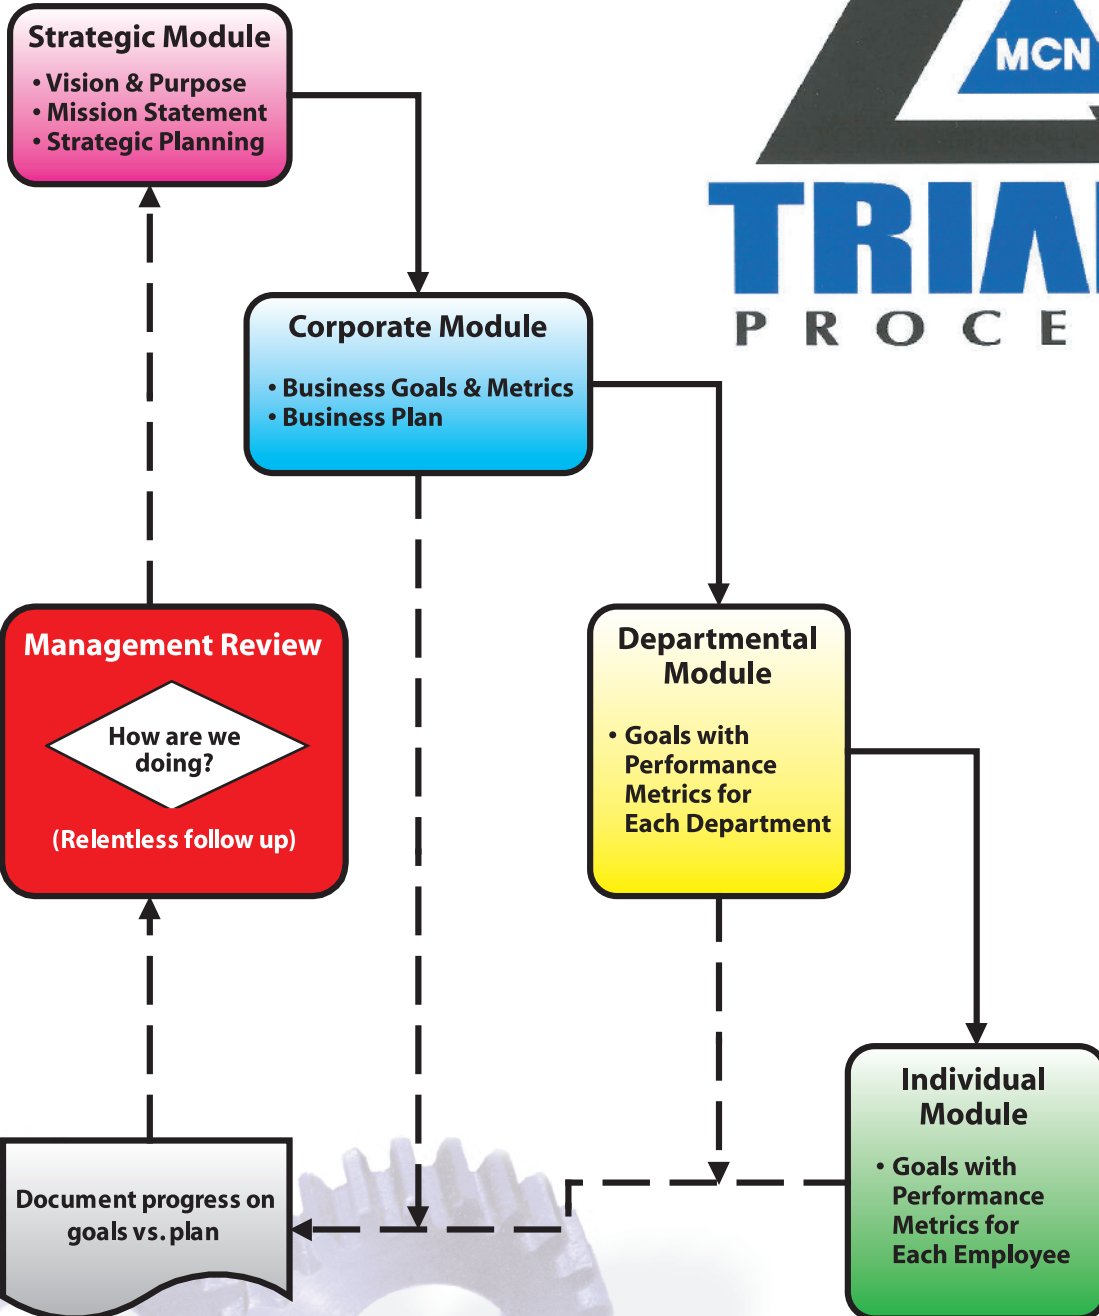

# Mastermind Consulting Network

## TRIAD Flow Chart:

*Driving Business to Peak Performance!*

Visit us on the web at [www.mastermindconsult.net](http://www.mastermindconsult.net) • e-mail: [royd@mastermindconsult.net](mailto:royd@mastermindconsult.net)